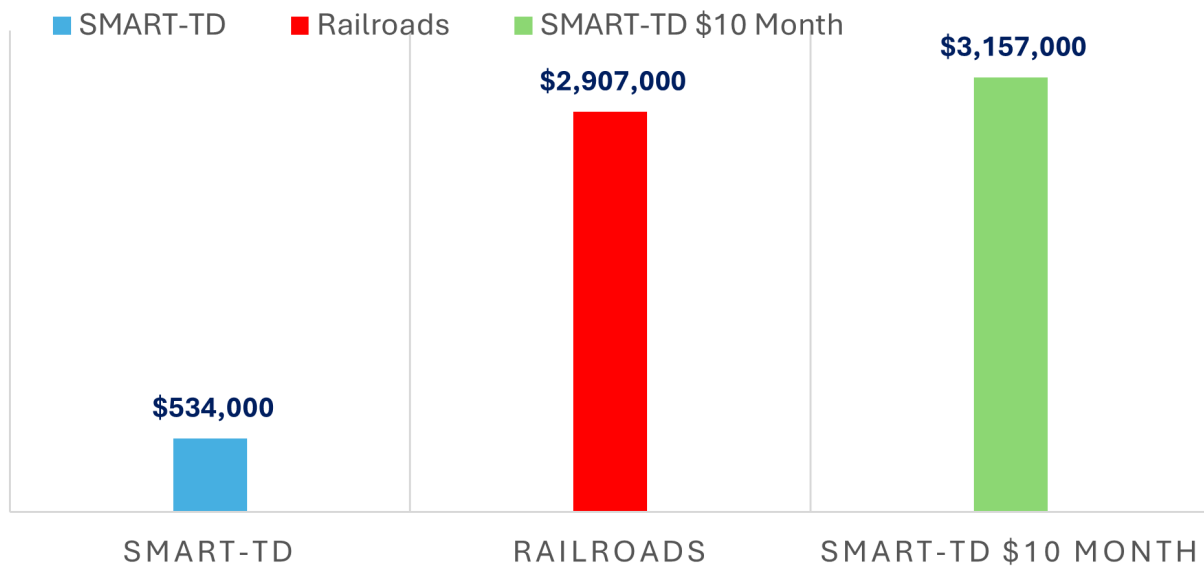

YOUR VOICE. YOUR POWER. YOUR PAC.

Did you know?

If every member of SMART TD contributed \$10 a month, we would have **more** money in PAC than the railroads combined!

PAC: TD vs RAILROADS 2024

**Learn more
about PAC**