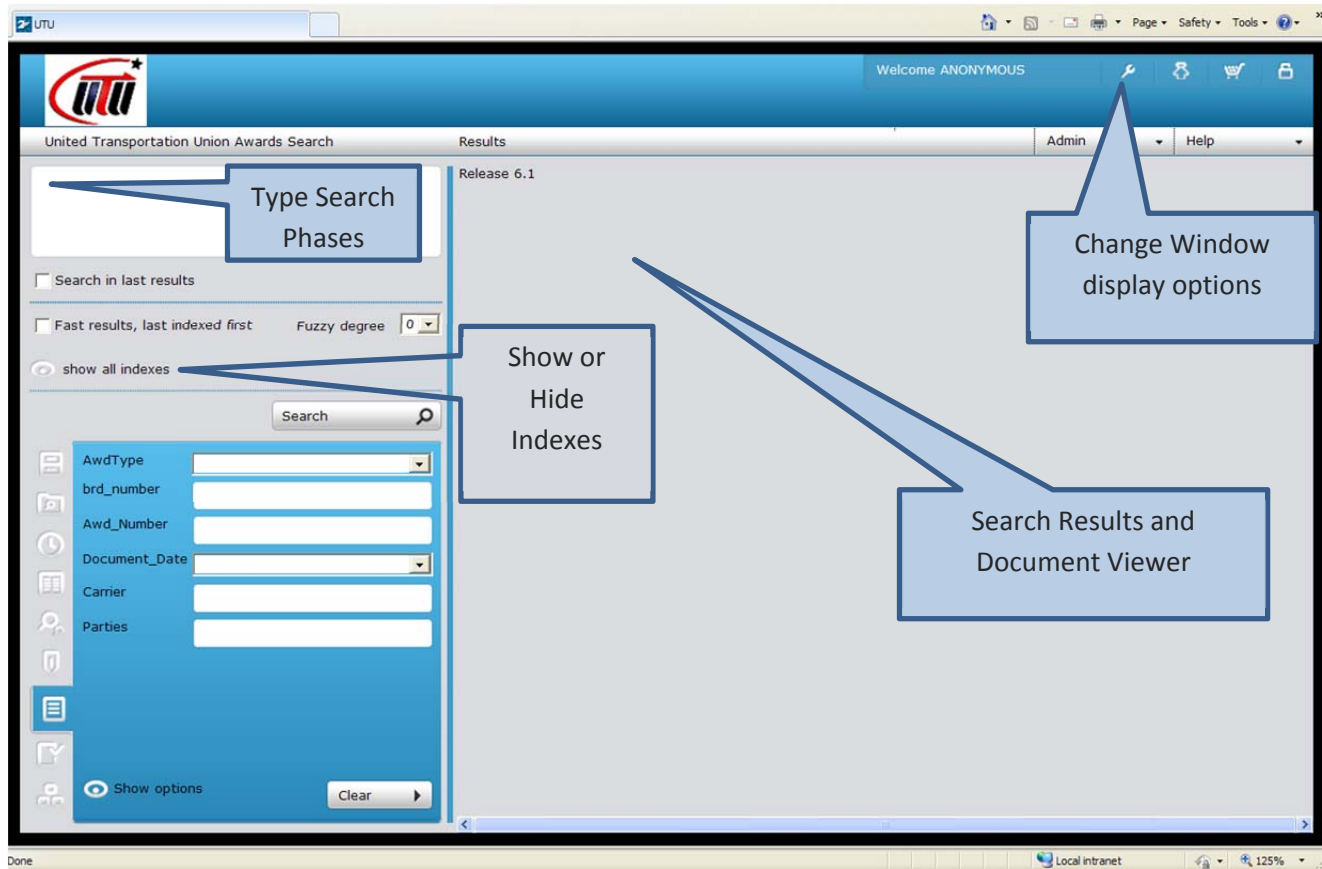

**NOTE:** This is a quick overview for more detailed information refer to the document *UTU Search Users Manual.pdf* on the [UTU.ORG](http://UTU.ORG) Web Site

## Search Pane

## Type Search Phrases

Type your search phrase into the white box and either hit you Enter key or click on the Search button. A list of results will appear in the "Search Results and Document Viewer" area. To view a document in the resulting list click on any of the fields on the line of the document you desire to view and the document will be displayed in the "Search Results and Document Viewer" area.

### Results pages

This allows you to cycle through the results. By default only 15 results display per page so the above example indicates there are more than 300 documents returned from this search.